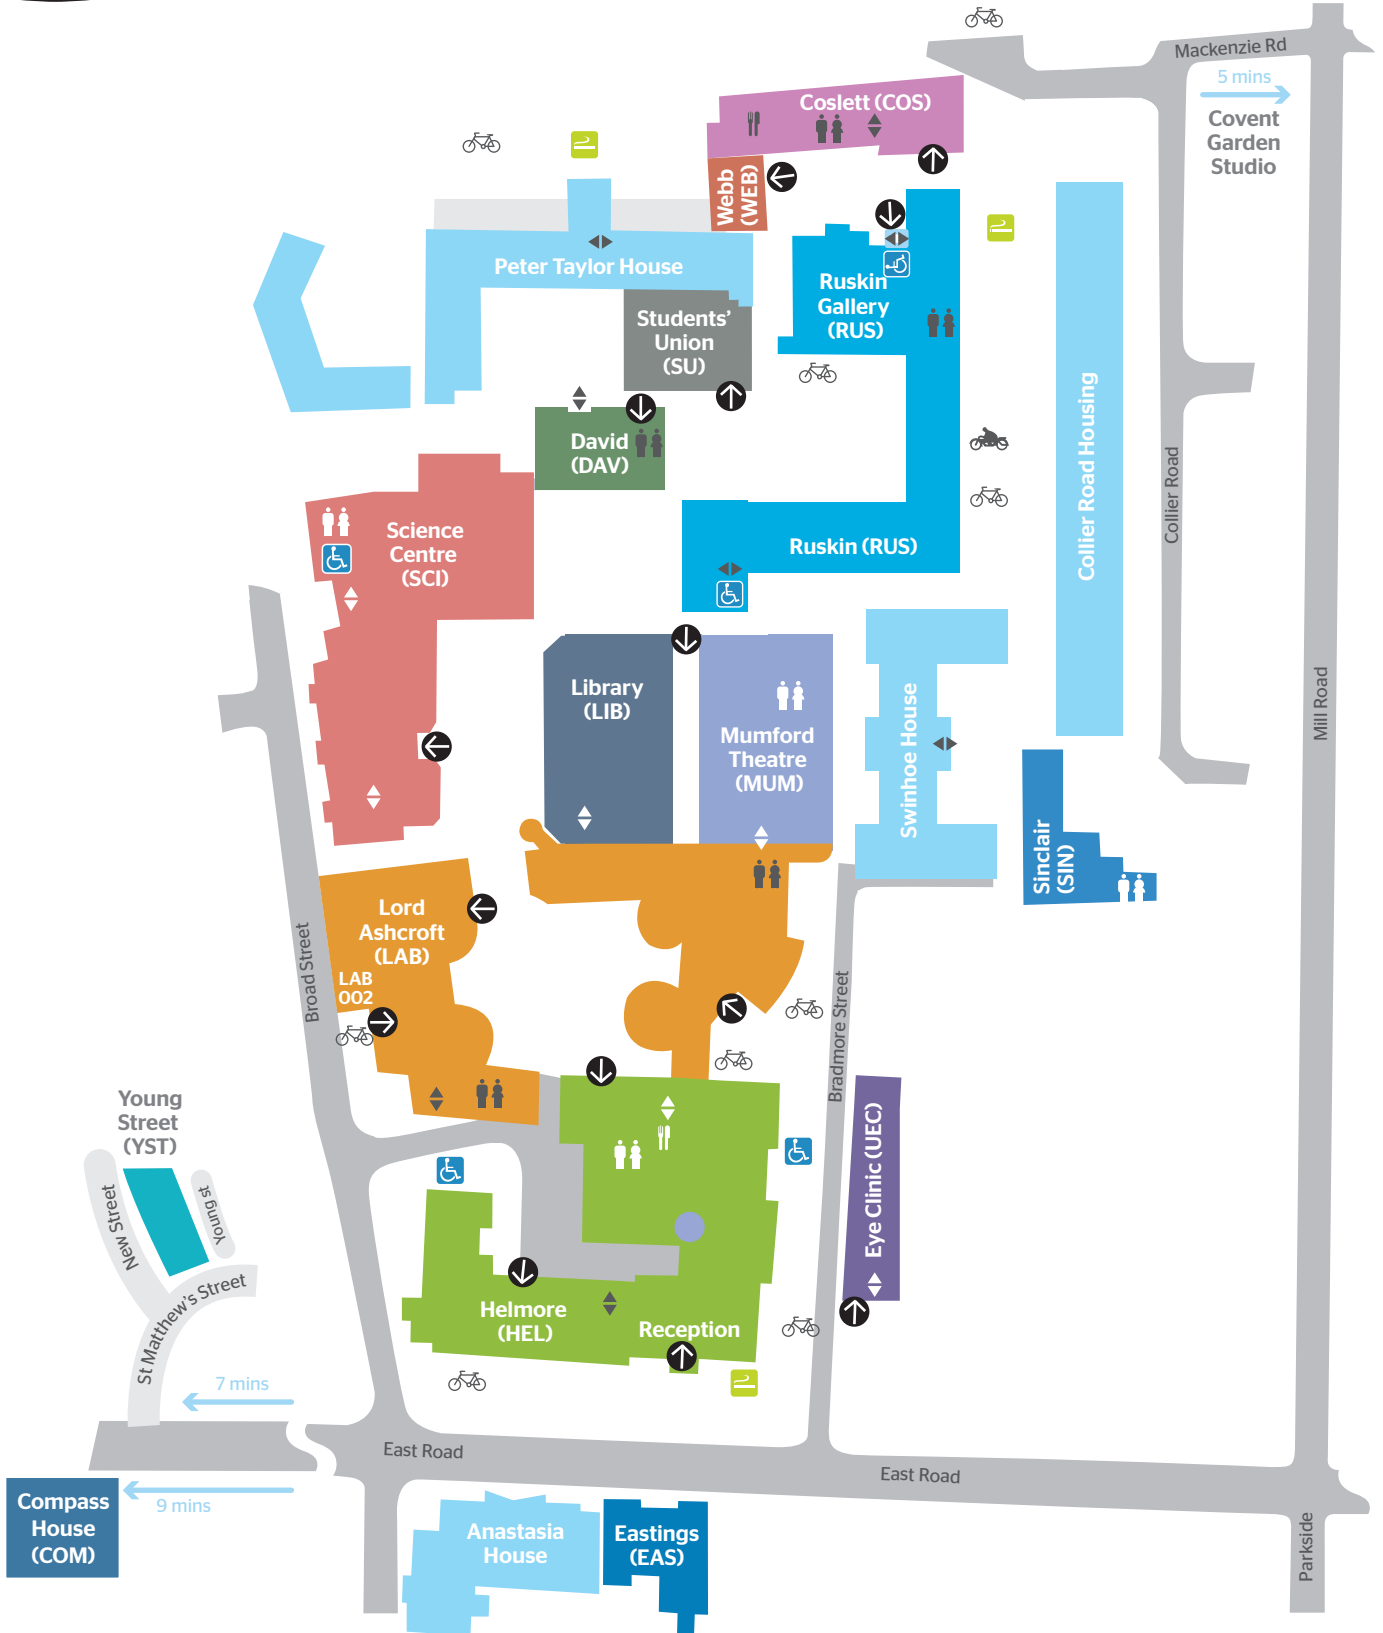

Anglia Ruskin University **Welcome to our** Cambridge campus

- | | | |
|--------------------|---------------------|-----------------------|
| Disabled parking | Accommodation | Library (LIB) |
| Cycle parking | Compass House (COM) | Mumford Theatre (MUM) |
| Motorcycle parking | Coslett (COS) | Ruskin (RUS) |
| Toilets | David (DAV) | Science Centre (SCI) |
| Restaurant / café | Eastings (EAS) | Sinclair (SIN) |
| Smoking area | Eye Clinic (UEC) | Students' Union |
| Lifts | Helmore (HEL) | Young Street (YST) |
| Disabled lift | Lord Ashcroft (LAB) | Webb (WEB) |
| Main entrances | | |